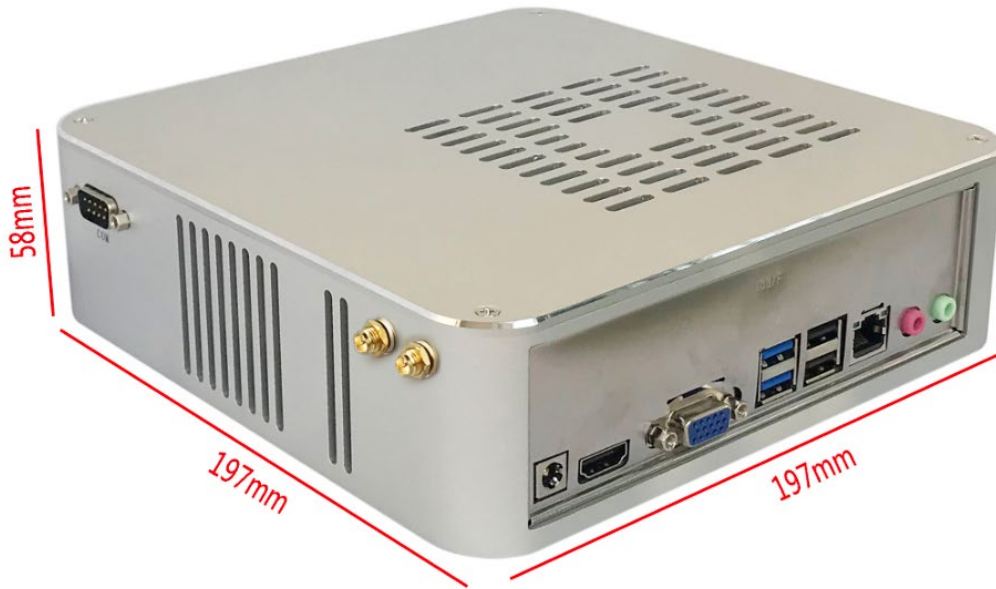

ELSKY HD4009 Mini PC datasheet

Mini PC photo